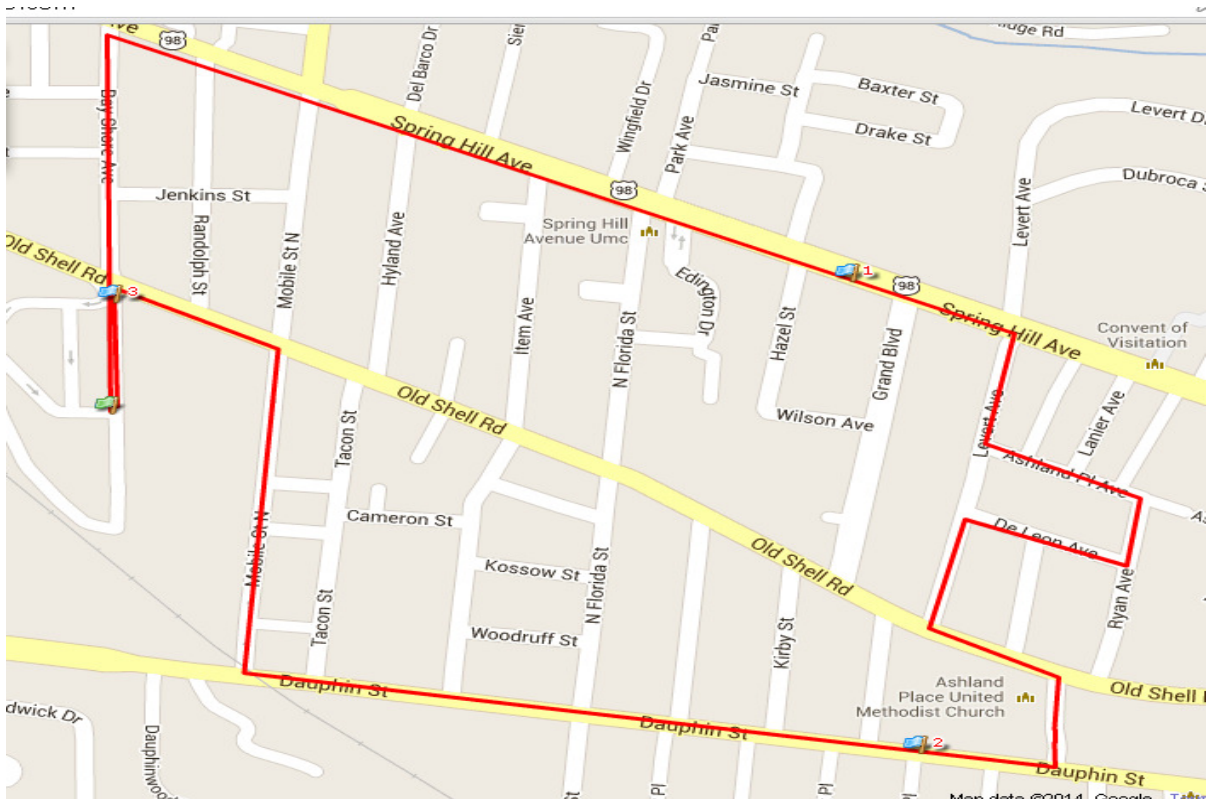

## UMS Wright Bulldog Run 5K

Start - Bulldog Drive on UMS-Wright Campus  
North on Bulldog Drive across Old Shell to Bay Shore  
North on Bay Shore to Spring Hill Ave  
Right on Spring Hill Ave  
East on Spring Hill to Levert Ave  
Right on Levert  
South on Levert to Ashland Place Ave  
Left on Ashland Place Ave  
East on Ashland Place Ave to Ryan Ave  
Right on Ryan Ave  
South on Ryan to De Leon Ave  
Right on De Leon  
West on De Leon to Levert  
Left on Levert  
South on Levert to Old Shell  
Left on Old Shell  
East on Old Shell to Wisteria  
South on Wisteria to Dauphin Street  
Right on Dauphin Street  
West on Dauphin to Mobile Street  
North on Mobile Street to Old Shell  
Left on Old Shell  
West on Old Shell to Bulldog Dr (main entrance of UMS Wright)  
Left on Bulldog Dr to FINISH.